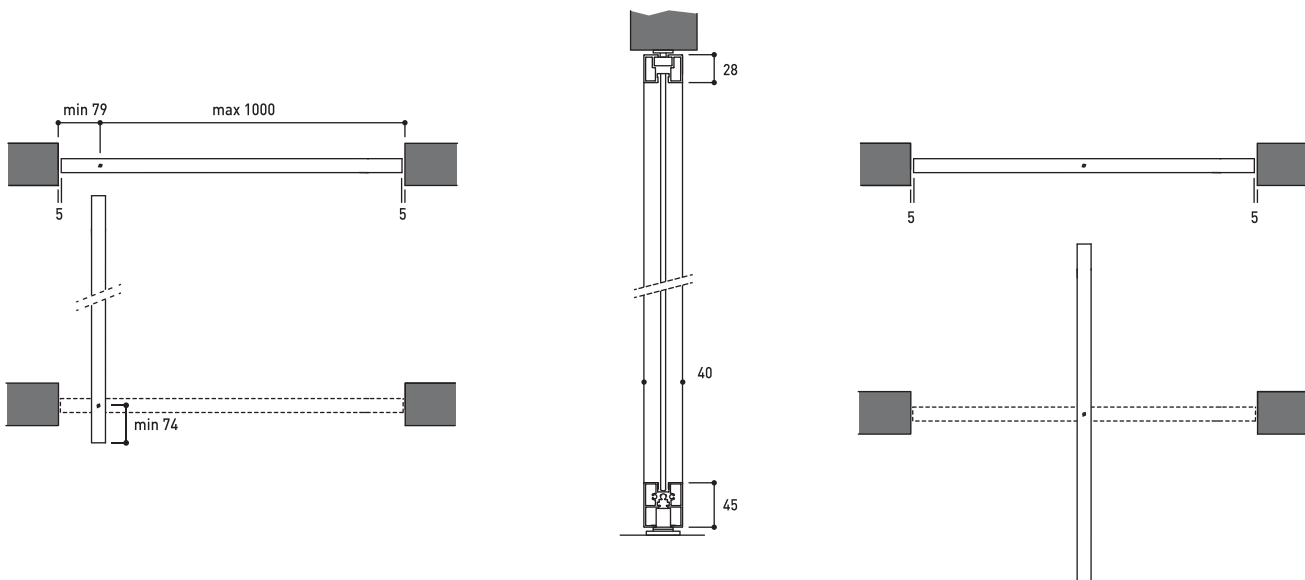

PIVOT OPENING

ETTA

ISSA

The pivot door rotates on a pivot box in the floor and the top jamb rather than traditional door side hinges. Regardless of where the hinge is placed, all of our custom-built, luxurious pivot doors are perfectly balanced.

The pivot door has an opening up to 360°. The full-height hinge enables the elimination of frames and traditional hinges, enhancing the simplicity of the door.

DIMENSION	L	H
ETTA up to	700-1500	2450-3000
MAIA up to	700-1300	2150-2750
ISSA up to	700-1500	2450-3000

Pivot opening *ETTA*

CONFIGURATIONS

Pivot doors can have a side opening or a central opening. The wide and playful opening of this type of door complements contemporary architecture.

Pivot opening ISSA

CONFIGURATIONS