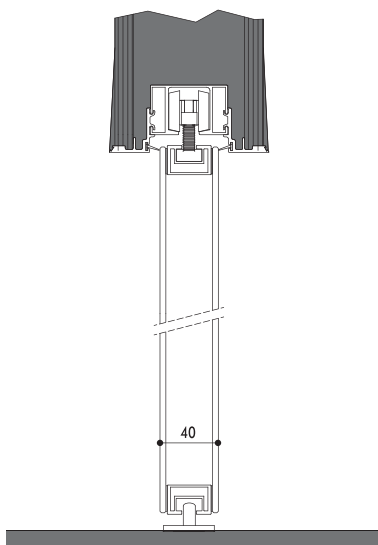

CONFIGURATIONS

HINGED DOORS

ETTA

MAIA

ISSA

Hinged doors are traditional door systems with an exceptionally modern look. They can open up to 180 degrees.

SPLIT JAMB

FLAT JAMB