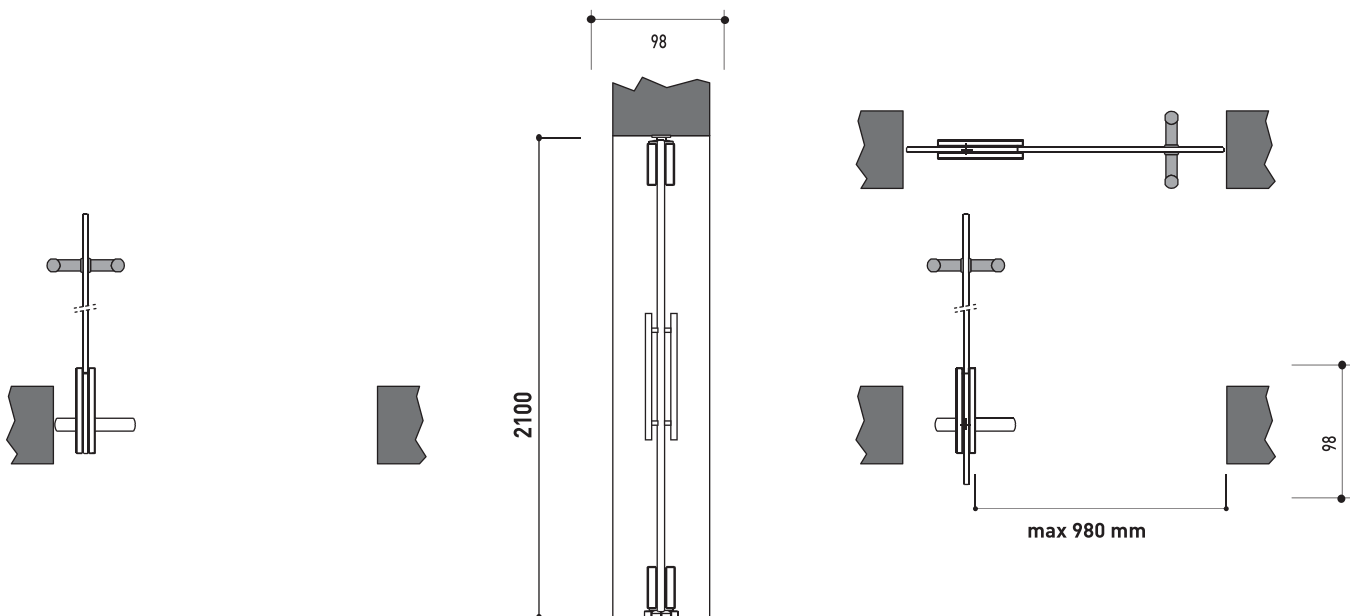

CONFIGURATIONS

Integrated hydraulic hinge with regulations of closing speed and final sprint of the door. The absence of strike jambs allows a free movement of the door, both push and pull direction. This system is perfect for places where the wall can't support the door's weight and where the installation of wall hinges isn't possible.