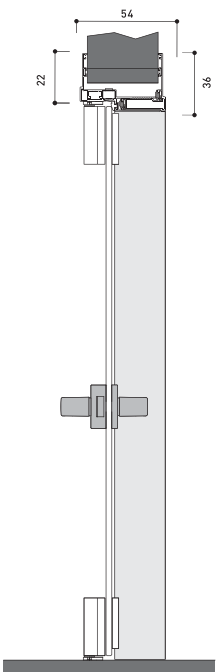

CONFIGURATIONS

The Hinged doors can blend in with walls or turn into doors with personality.