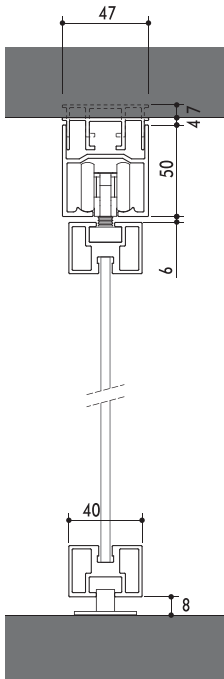

CONFIGURATIONS