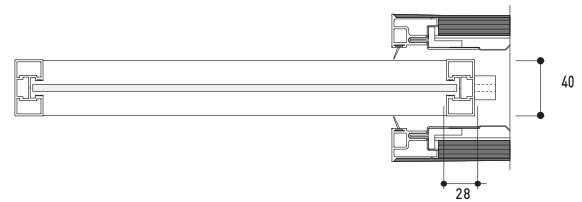

CONFIGURATIONS

Pocket doors are convenient when it comes to designing your own home. It disappears into the wall, and you can use that space for anything you want.