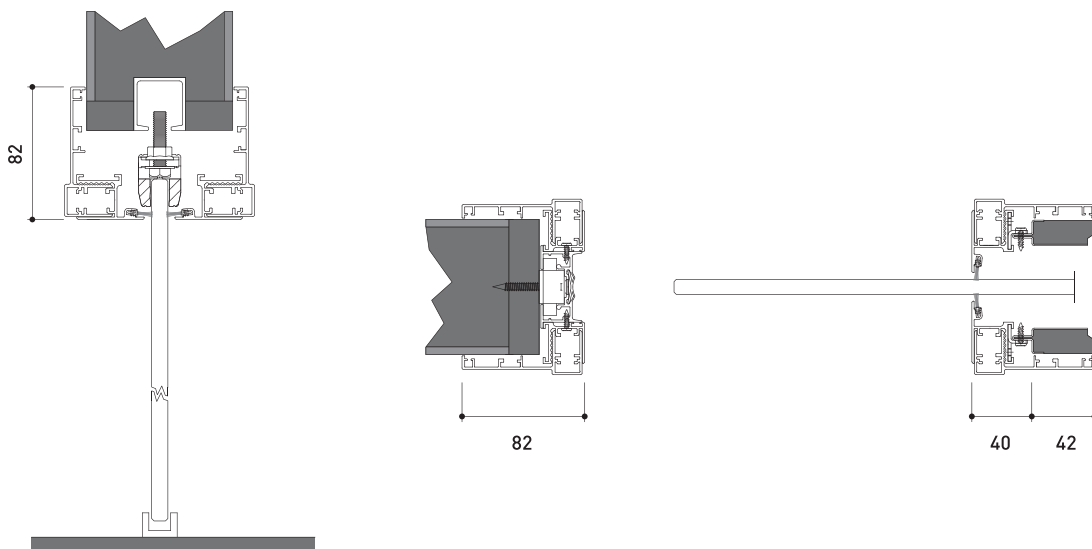

CONFIGURATIONS

You can choose between several types of pocket doors. If you prefer a split jamb without any aluminium frame on the glass, we are talking about MAIA SPLIT JAMB.

The contrast of two surfaces makes decoration to your wall.