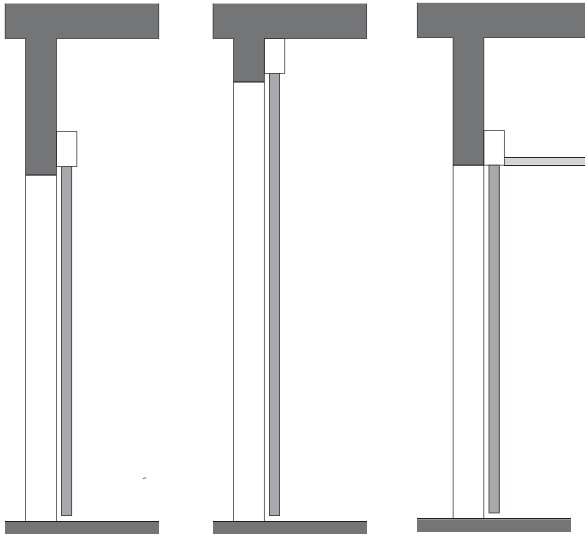

Top hanged sliding doors ETTA

CONFIGURATIONS

SIDE VIEW

wall-fitted

ceiling-fitted

You can create a perfect environment with adaptable sliding systems. These TECHNICAL drawings show various possibilities depending on the architecture of your home.

CEILING

WALL

FALSE CEILING

LOAD-BEARING STRUCTURE

Top hanged sliding doors MAIA

CONFIGURATIONS

SIDE VIEW

wall-fitted

ceiling-fitted

for false ceiling

Maia allows a pure and elegant connection between two spaces.

CEILING

WALL CEILING

FALSE CEILING

CONFIGURATIONS

SIDE VIEW