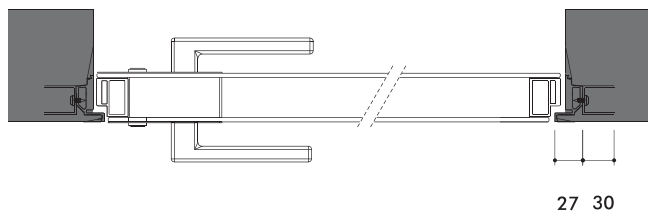

ISSA

CONFIGURATIONS

For HINGED FLUSH-TO-THE-WALL doors, there are two variants of opening. Here are the technical specifications of push opening and pull opening.

TECHNICAL SPECIFICATIONS PUSH OPENING

TECHNICAL SPECIFICATIONS PULL OPENING

HINGED WIND DOORS

MAIA

HINGED WIND doors have integrated hydraulic hinges with the regulation of closing speed. Hinges mounting supports the weight of the door.

WALL

FLOOR

DIMENSION	L	H
ETTA up to	700-1500	2450-3000
MAIA up to	700-1300	2150-2750
ISSA up to	700-1500	2450-3000