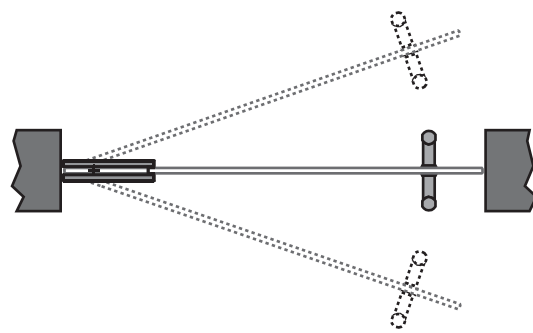

ISSA

CONFIGURATIONS

For HINGED FLUSH-TO-THE-WALL doors, there are two variants of opening. Here are the technical specifications of push opening and pull opening.

TECHNICAL SPECIFICATIONS PUSH OPENING

TECHNICAL SPECIFICATIONS PULL OPENING

HINGED WIND DOORS

MAIA

HINGED WIND doors have integrated hydraulic hinges with the regulation of closing speed. Hinges mounting supports the weight of the door.

WALL

FLOOR

DIMENSION	L	H
ETTA up to	700-1500	2450-3000
MAIA up to	700-1300	2150-2750
ISSA up to	700-1500	2450-3000

MAIA wall doors

CONFIGURATIONS

Integrated hydraulic hinge with regulations of closing speed and final sprint of the door. Stop at 0° +90° -90°. The absence of strike jambs allows a free movement of the door, both push and pull direction.