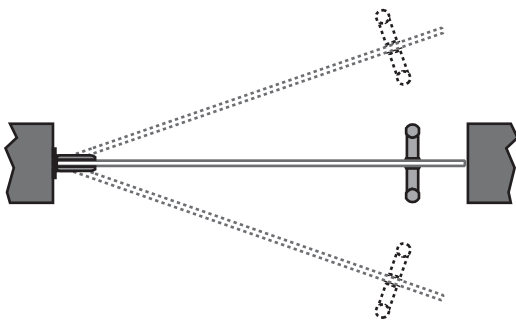

ISSA

CONFIGURATIONS

For HINGED FLUSH-TO-THE-WALL doors, there are two variants of opening. Here are the technical specifications of push opening and pull opening.

TECHNICAL SPECIFICATIONS PUSH OPENING

TECHNICAL SPECIFICATIONS PULL OPENING

HINGED WIND DOORS

MAIA

HINGED WIND doors have integrated hydraulic hinges with the regulation of closing speed. Hinges mounting supports the weight of the door.

WALL

FLOOR

DIMENSION	L	H
ETTA up to	700-1500	2450-3000
MAIA up to	700-1300	2150-2750
ISSA up to	700-1500	2450-3000

MAIA wall doors

CONFIGURATIONS

Integrated hydraulic hinge with regulations of closing speed and final sprint of the door. Stop at 0° +90° -90°. The absence of strike jambs allows a free movement of the door, both push and pull direction.