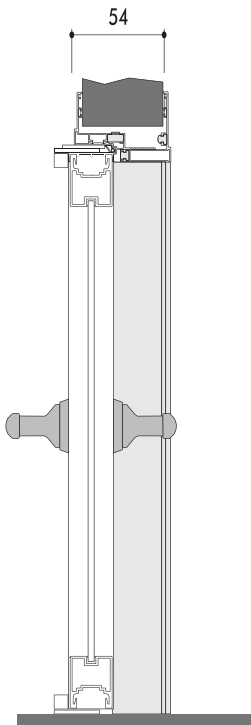

CONFIGURATIONS

HINGED DOORS

ETTA

MAIA

ISSA

Hinged doors are traditional door systems with an exceptionally modern look. They can open up to 180 degrees.

SPLIT JAMB

FLAT JAMB

DIMENSION	L	H
ETTA up to	700-1500	2450-3000
MAIA up to	700-1300	2150-2750
ISSA up to	700-1500	2450-3000

ETTA split jamb doors

CONFIGURATIONS

All doors are custom-made, and with our collection of decorative glass, you can get an art extension to your home.