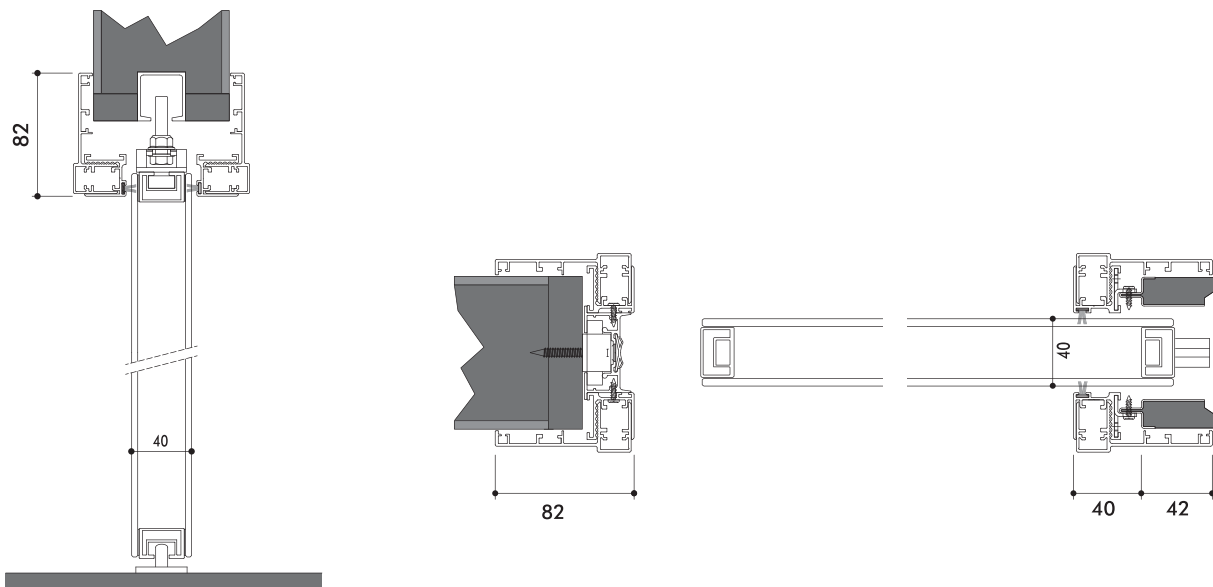

CONFIGURATIONS

Pocket doors are excellent for optimizing space allowing freedom in planning.

With or without an aluminium doorjamb, you can get a multifunctional environment.