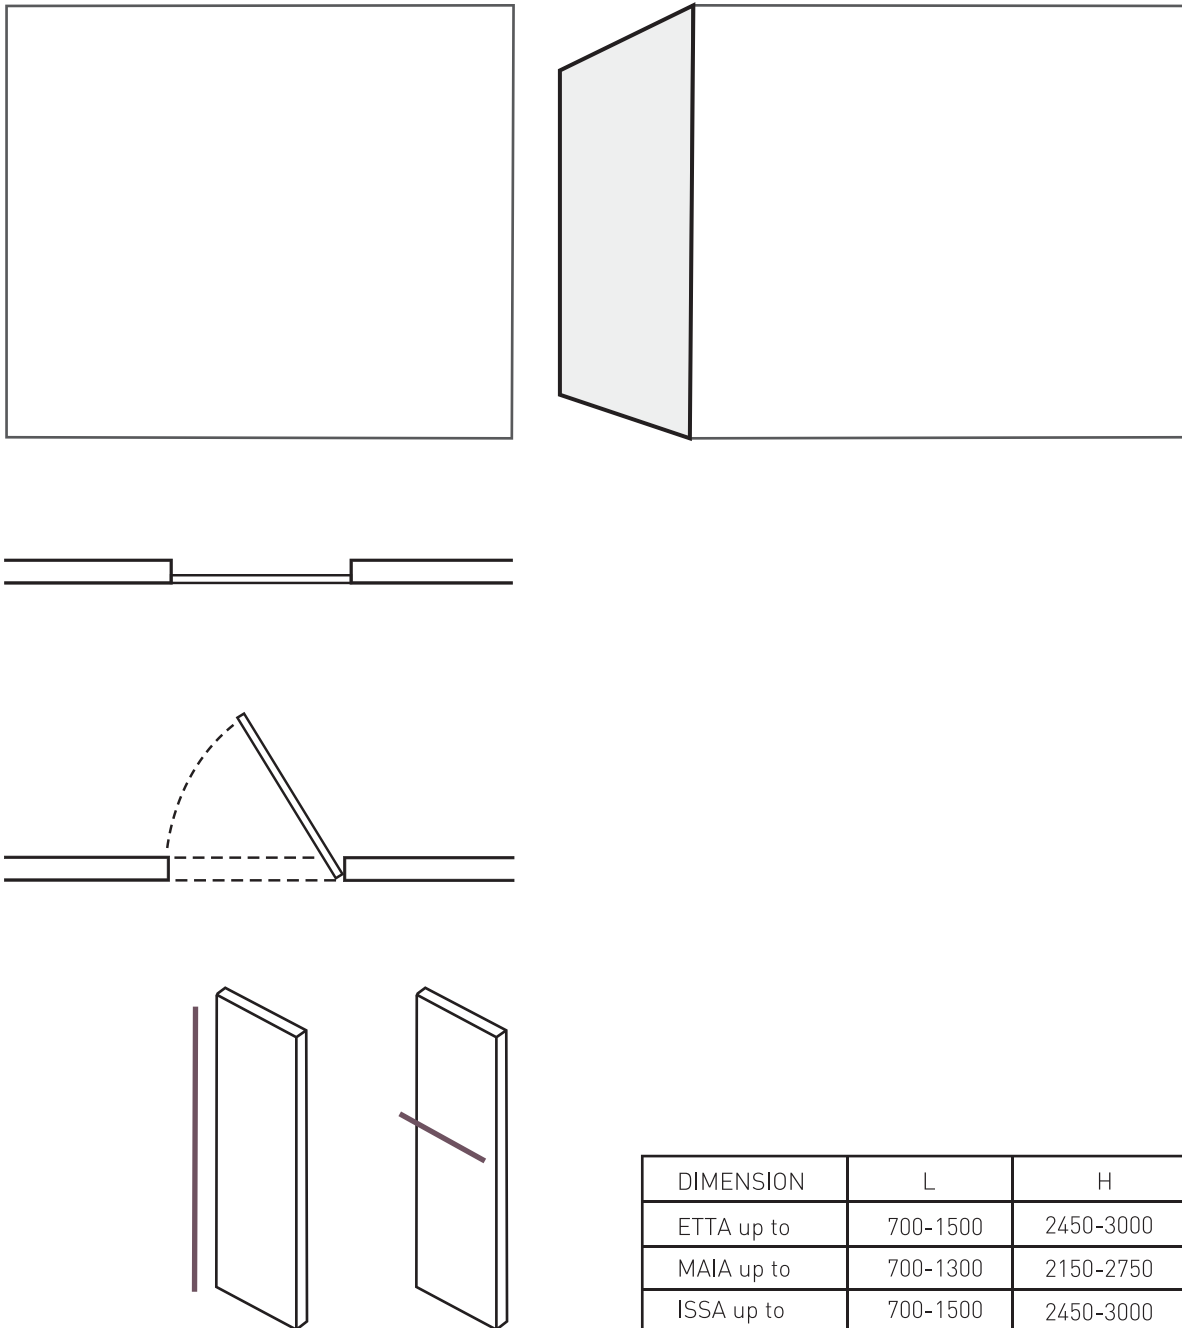

They can make a reflection of your space, creating the illusion of a bigger room.

ISSA flat jamb doors

CONFIGURATIONS

HINGED FLUSH-TO-THE-WALL DOORS

ISSA

HINGED FLUSH-TO-THE-WALL doors can almost completely blend in with the wall thanks to the concealed hinges.

ISSA

CONFIGURATIONS

For HINGED FLUSH-TO-THE-WALL doors, there are two variants of opening. Here are the technical specifications of push opening and pull opening.

TECHNICAL SPECIFICATIONS PUSH OPENING

TECHNICAL SPECIFICATIONS PULL OPENING