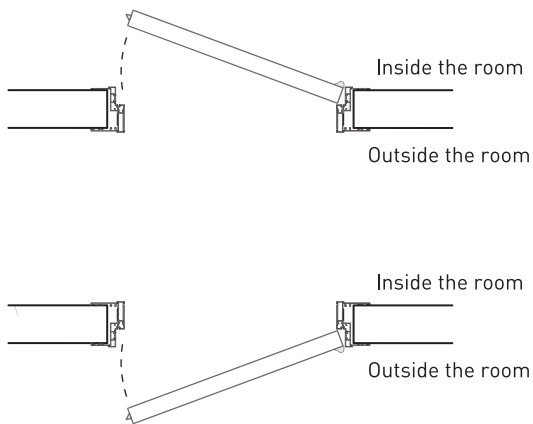

CONFIGURATIONS

HINGED DOORS

ETTA

MAIA

ISSA

Hinged doors are traditional door systems with an exceptionally modern look. They can open up to 180 degrees.

SPLIT JAMB

FLAT JAMB

DIMENSION	L	H
ETTA up to	700-1500	2450-3000
MAIA up to	700-1300	2150-2750
ISSA up to	700-1500	2450-3000

ETTA split jamb doors

CONFIGURATIONS

All doors are custom-made, and with our collection of decorative glass, you can get an art extension to your home.