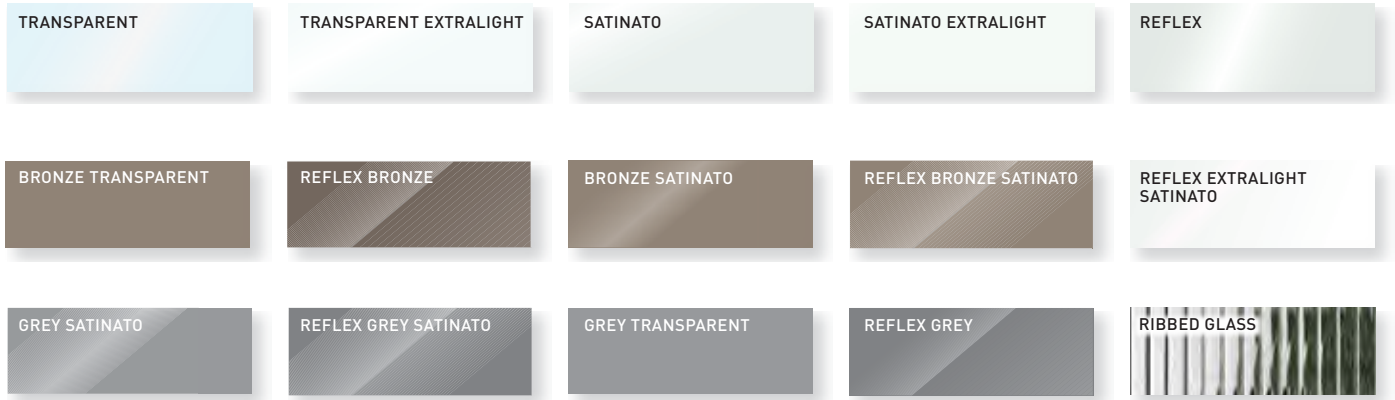

DECORATIONS

BASIC GLASS