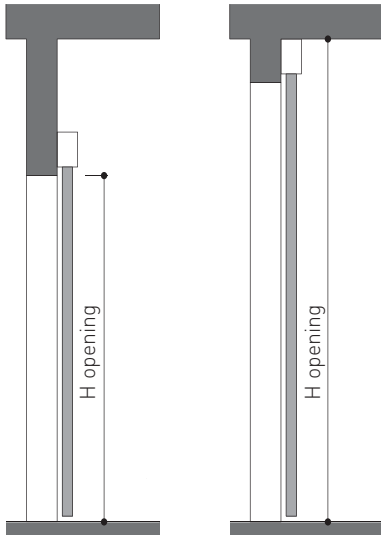

CEILING

WALL

FALSE CEILING

LOAD-BEARING STRUCTURE

Top hanged sliding doors MAIA

CONFIGURATIONS

SIDE VIEW

wall-fitted

ceiling-fitted

for false ceiling

Maia allows a pure and elegant connection between two spaces.

CEILING

WALL CEILING

FALSE CEILING

CONFIGURATIONS

SIDE VIEW

wall-fitted

ceiling-fitted

CEILING

SINCRO

WALL CEILING

2 PANELS

Top hanged sliding doors ISSA

CONFIGURATIONS

SIDE VIEW

wall-fitted ceiling-fitted for false ceiling

The minimalist design of door systems brings a modern and discreet visual appearance to everyday spaces.

CEILING

WALL

FALSE CEILING

LOAD-BEARING STRUCTURE