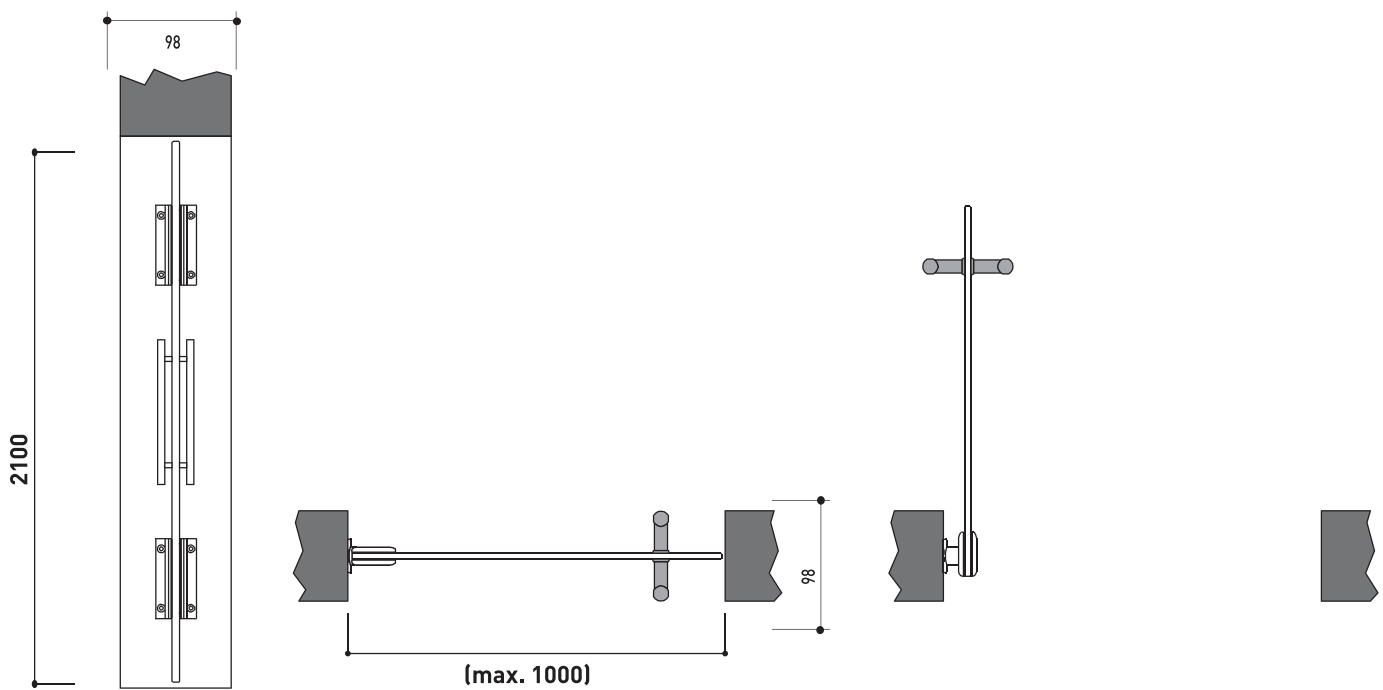

ISSA

CONFIGURATIONS

For HINGED FLUSH-TO-THE-WALL doors, there are two variants of opening. Here are the technical specifications of push opening and pull opening.

TECHNICAL SPECIFICATIONS PUSH OPENING

TECHNICAL SPECIFICATIONS PULL OPENING

HINGED WIND DOORS

MAIA

HINGED WIND doors have integrated hydraulic hinges with the regulation of closing speed. Hinges mounting supports the weight of the door.

WALL

FLOOR

DIMENSION	L	H
ETTA up to	700-1500	2450-3000
MAIA up to	700-1300	2150-2750
ISSA up to	700-1500	2450-3000

MAIA wall doors

CONFIGURATIONS

Integrated hydraulic hinge with regulations of closing speed and final sprint of the door. Stop at 0° +90° -90°. The absence of strike jambs allows a free movement of the door, both push and pull direction.