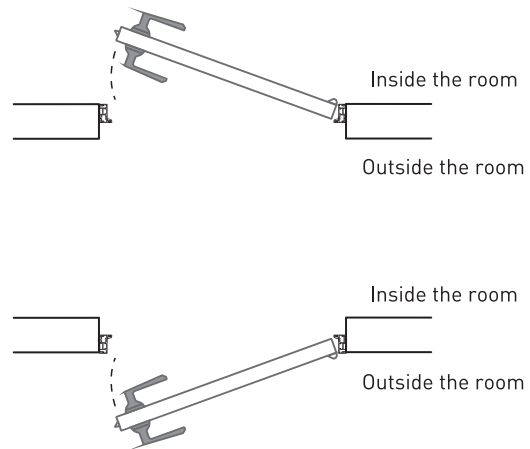

CONFIGURATIONS

HINGED DOORS

ETTA

MAIA

ISSA

Hinged doors are traditional door systems with an exceptionally modern look. They can open up to 180 degrees.

SPLIT JAMB

FLAT JAMB