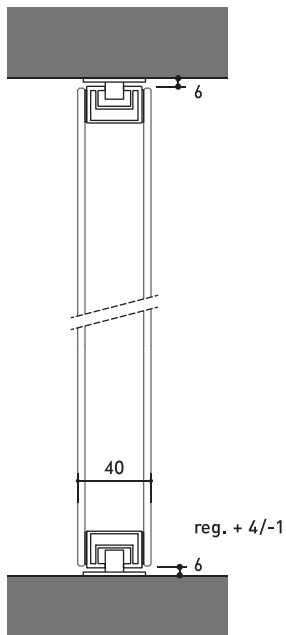

CONFIGURATIONS

The variety of colors, textiles, and aluminium finishes allow creating a personal and unique style.