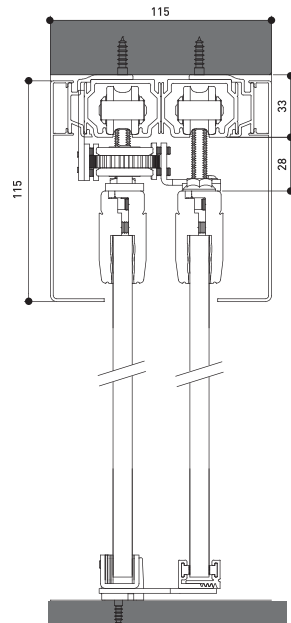

WALL CEILING

2 PANELS