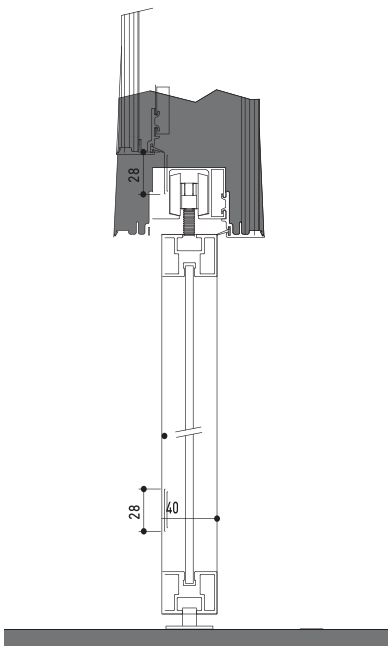

CONFIGURATIONS

Pocket doors are convenient when it comes to designing your own home. It disappears into the wall, and you can use that space for anything you want.