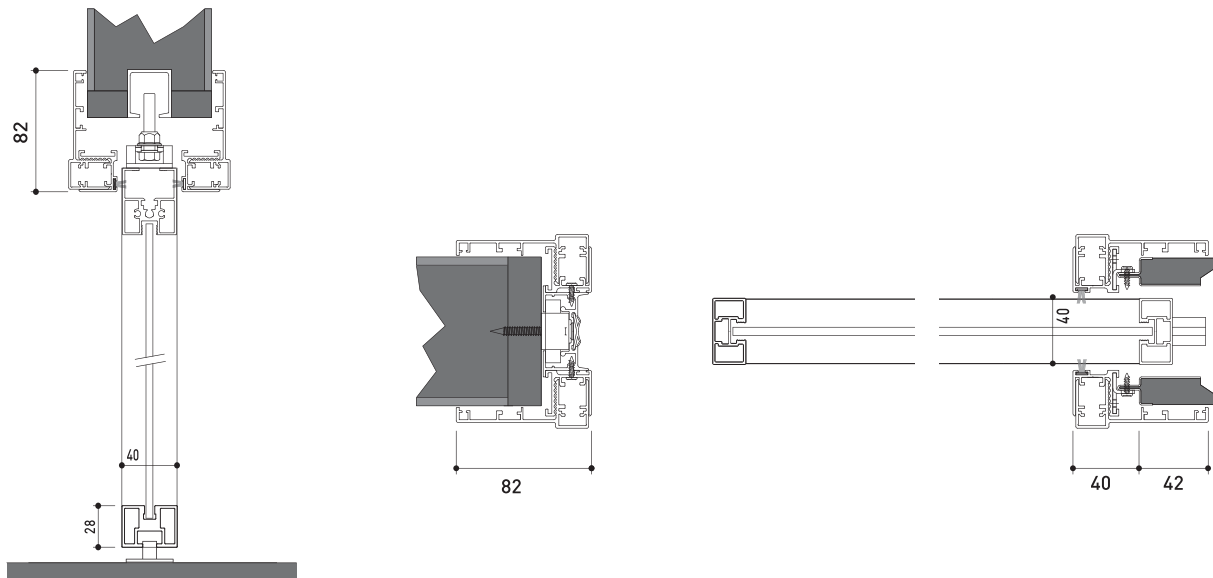

CONFIGURATIONS

Technical drawing of pocket doors shows us the simplicity of the sliding mechanism.

To bring any design into your ideal space you can choose between several colors of our aluminium frames, with optional RAL colors.