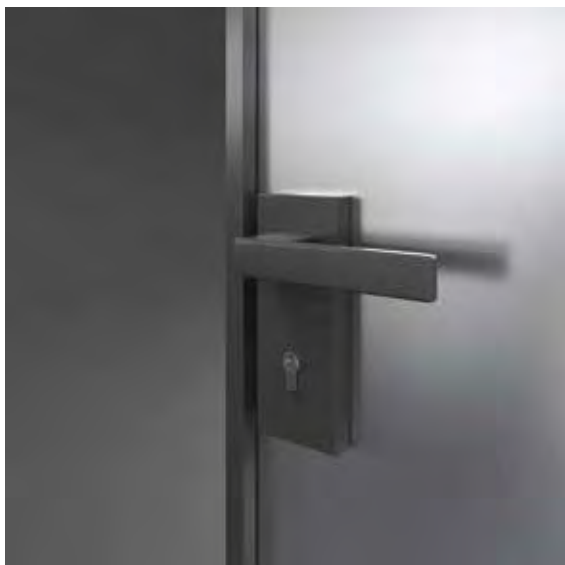

ALTO KEY DEADBOLT
ETTA

Hinged doors / Pivot doors