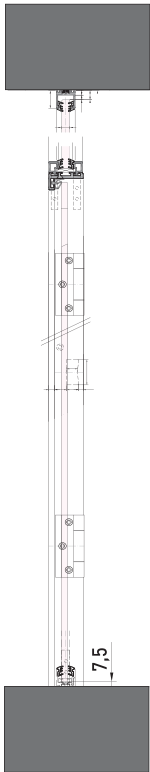

CONFIGURATIONS