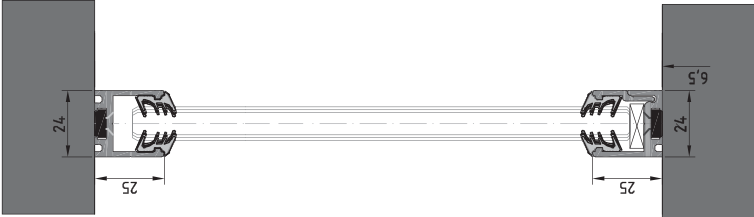

DIMENSION	L	H
ETTA up to	700-1500	2450-3000
MAIA up to	700-1300	2150-2750
ISSA up to	700-1500	2450-3000

Partition doors with walls

CONFIGURATIONS

DECORATIVE CROSSPIECES

SIRIUS

LYRE

VEGA

ALCOR