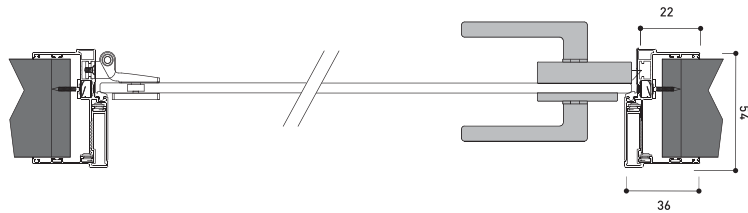

CONFIGURATIONS

The Hinged doors can blend in with walls or turn into doors with personality.