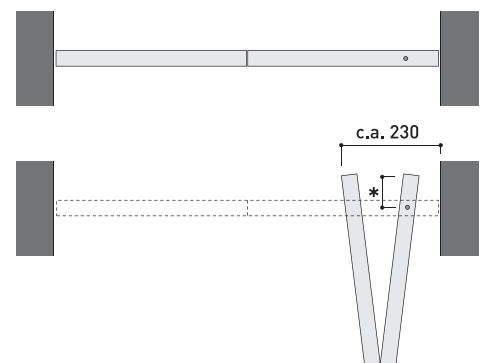

SIDE VIEW

CEILING-FITTED

FOR FALSE CEILING

FOR FALSE CEILING ON WALL

PLAN VIEW

FIXED PARTITIONS

ETTA

MAIA

ISSA

With fixed partitions, it is possible to separate rooms without having doors. It can be functional and decorative, leaving one side open.

DIMENSION	L	H
ETTA up to	700-1500	2450-3000
MAIA up to	700-1300	2150-2750
ISSA up to	700-1500	2450-3000