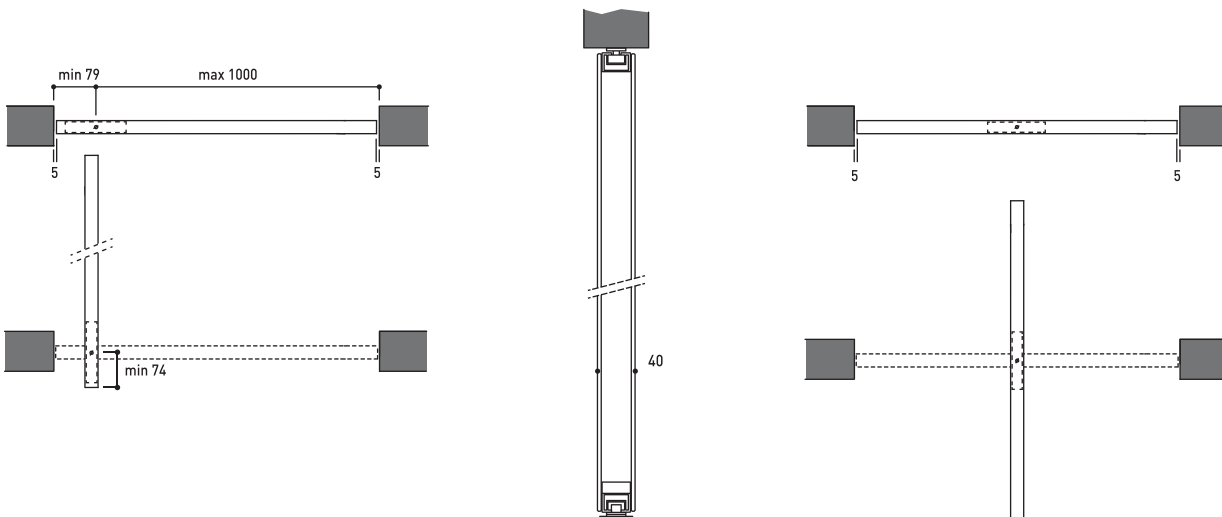

CONFIGURATIONS

With a gentle push on the comfortable handle on the long side of the frame the door delicately glides open.