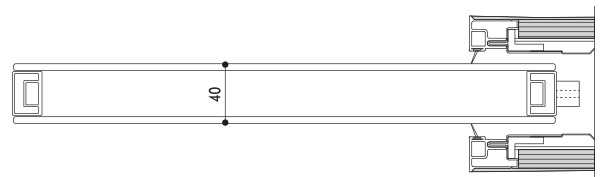

CONFIGURATIONS

HINGED DOORS

ETTA

MAIA

ISSA

Hinged doors are traditional door systems with an exceptionally modern look. They can open up to 180 degrees.

SPLIT JAMB

FLAT JAMB

DIMENSION	L	H
ETTA up to	700-1500	2450-3000
MAIA up to	700-1300	2150-2750
ISSA up to	700-1500	2450-3000

ETTA split jamb doors

CONFIGURATIONS

All doors are custom-made, and with our collection of decorative glass, you can get an art extension to your home.