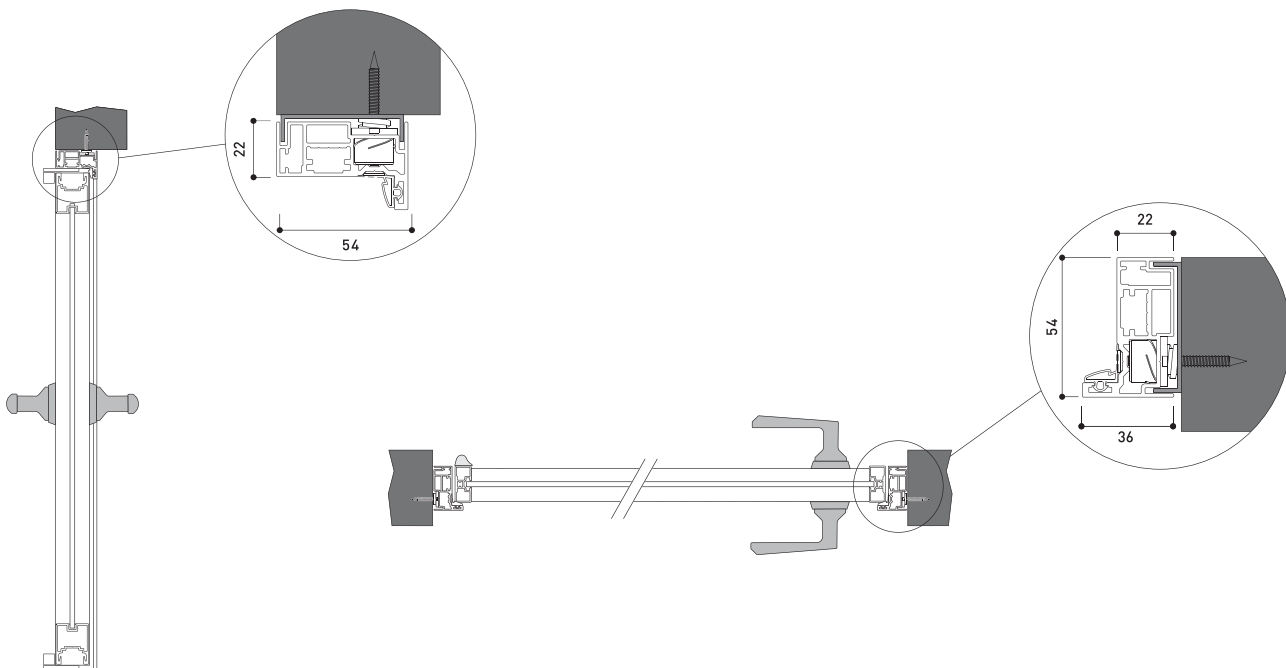

CONFIGURATIONS

Aluminium doors and transparent glass with a wide specter of decorative possibilities stand out because of their captivating aesthetics.