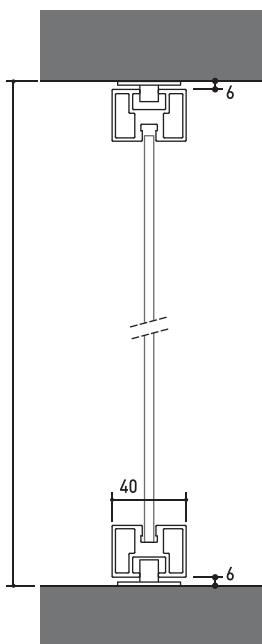

CONFIGURATIONS

Even if it is a workspace or separation kitchen from the living room, you can get that privacy with fixed partitions.