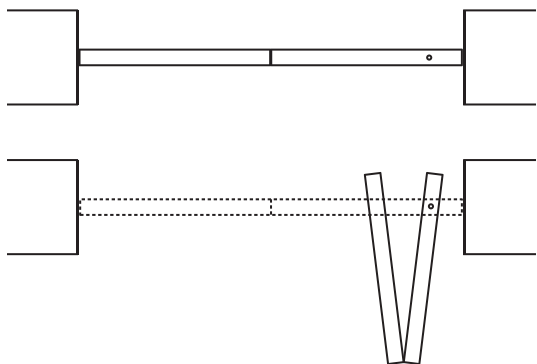

Having folding doors, you can be playful with clear open space that can be transformed into one closed surface any time you want.

DIMENSION	L	H
ETTA up to	700-1500	2450-3000
MAIA up to	700-1300	2150-2750
ISSA up to	700-1500	2450-3000