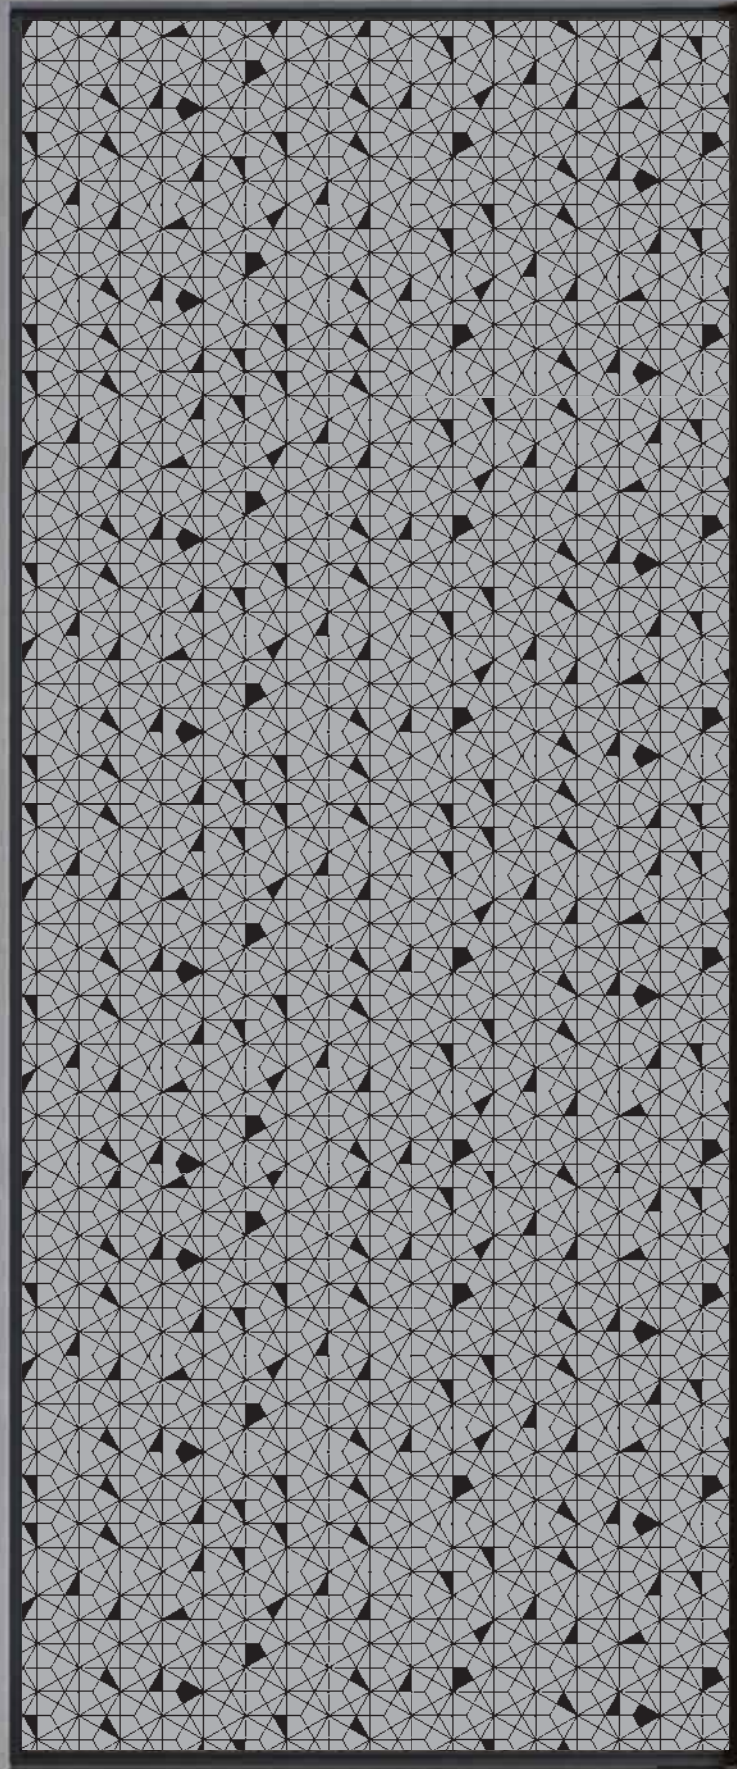

DECORATIONS

PATTERN MIRROR