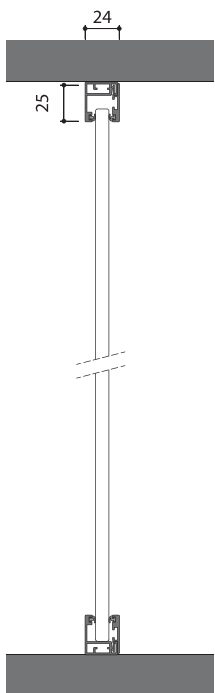

CONFIGURATIONS