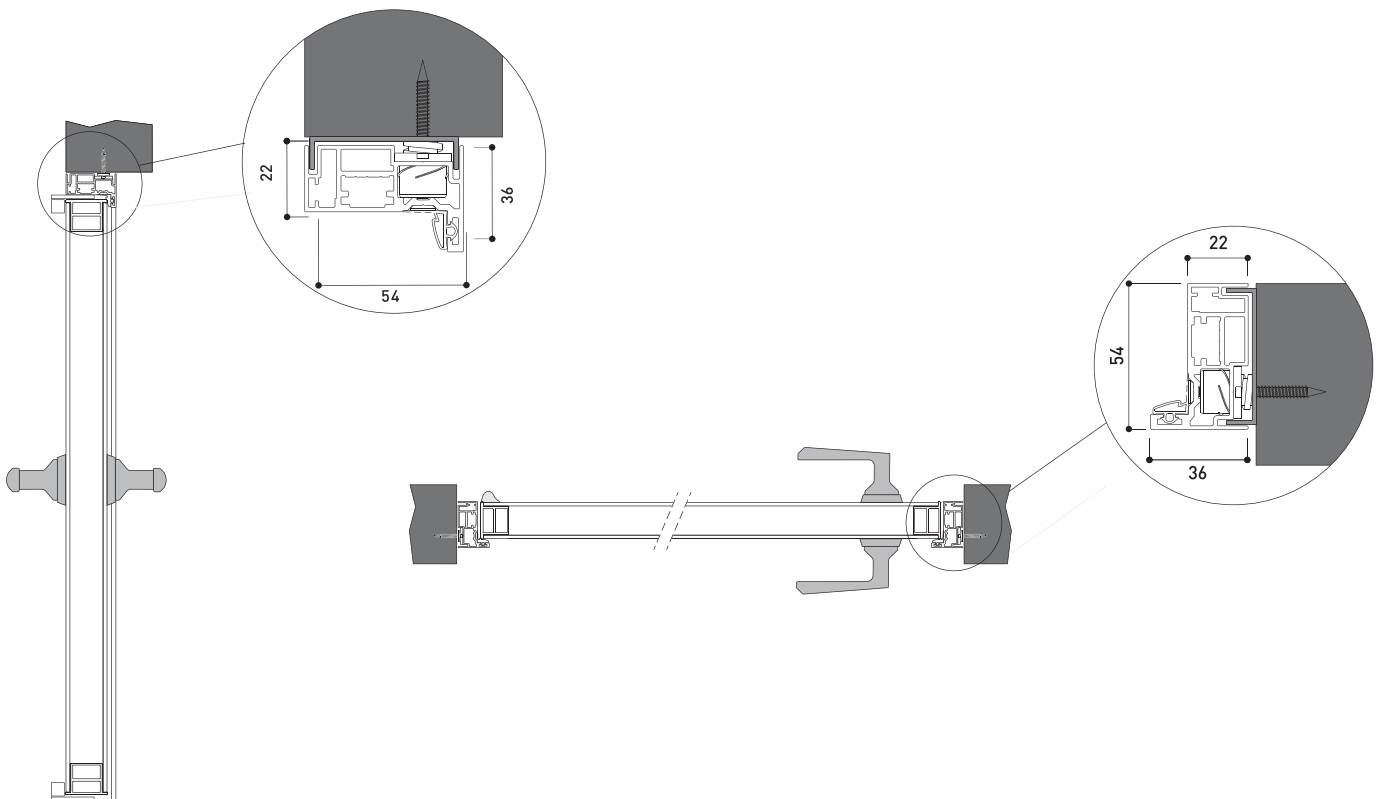

CONFIGURATIONS