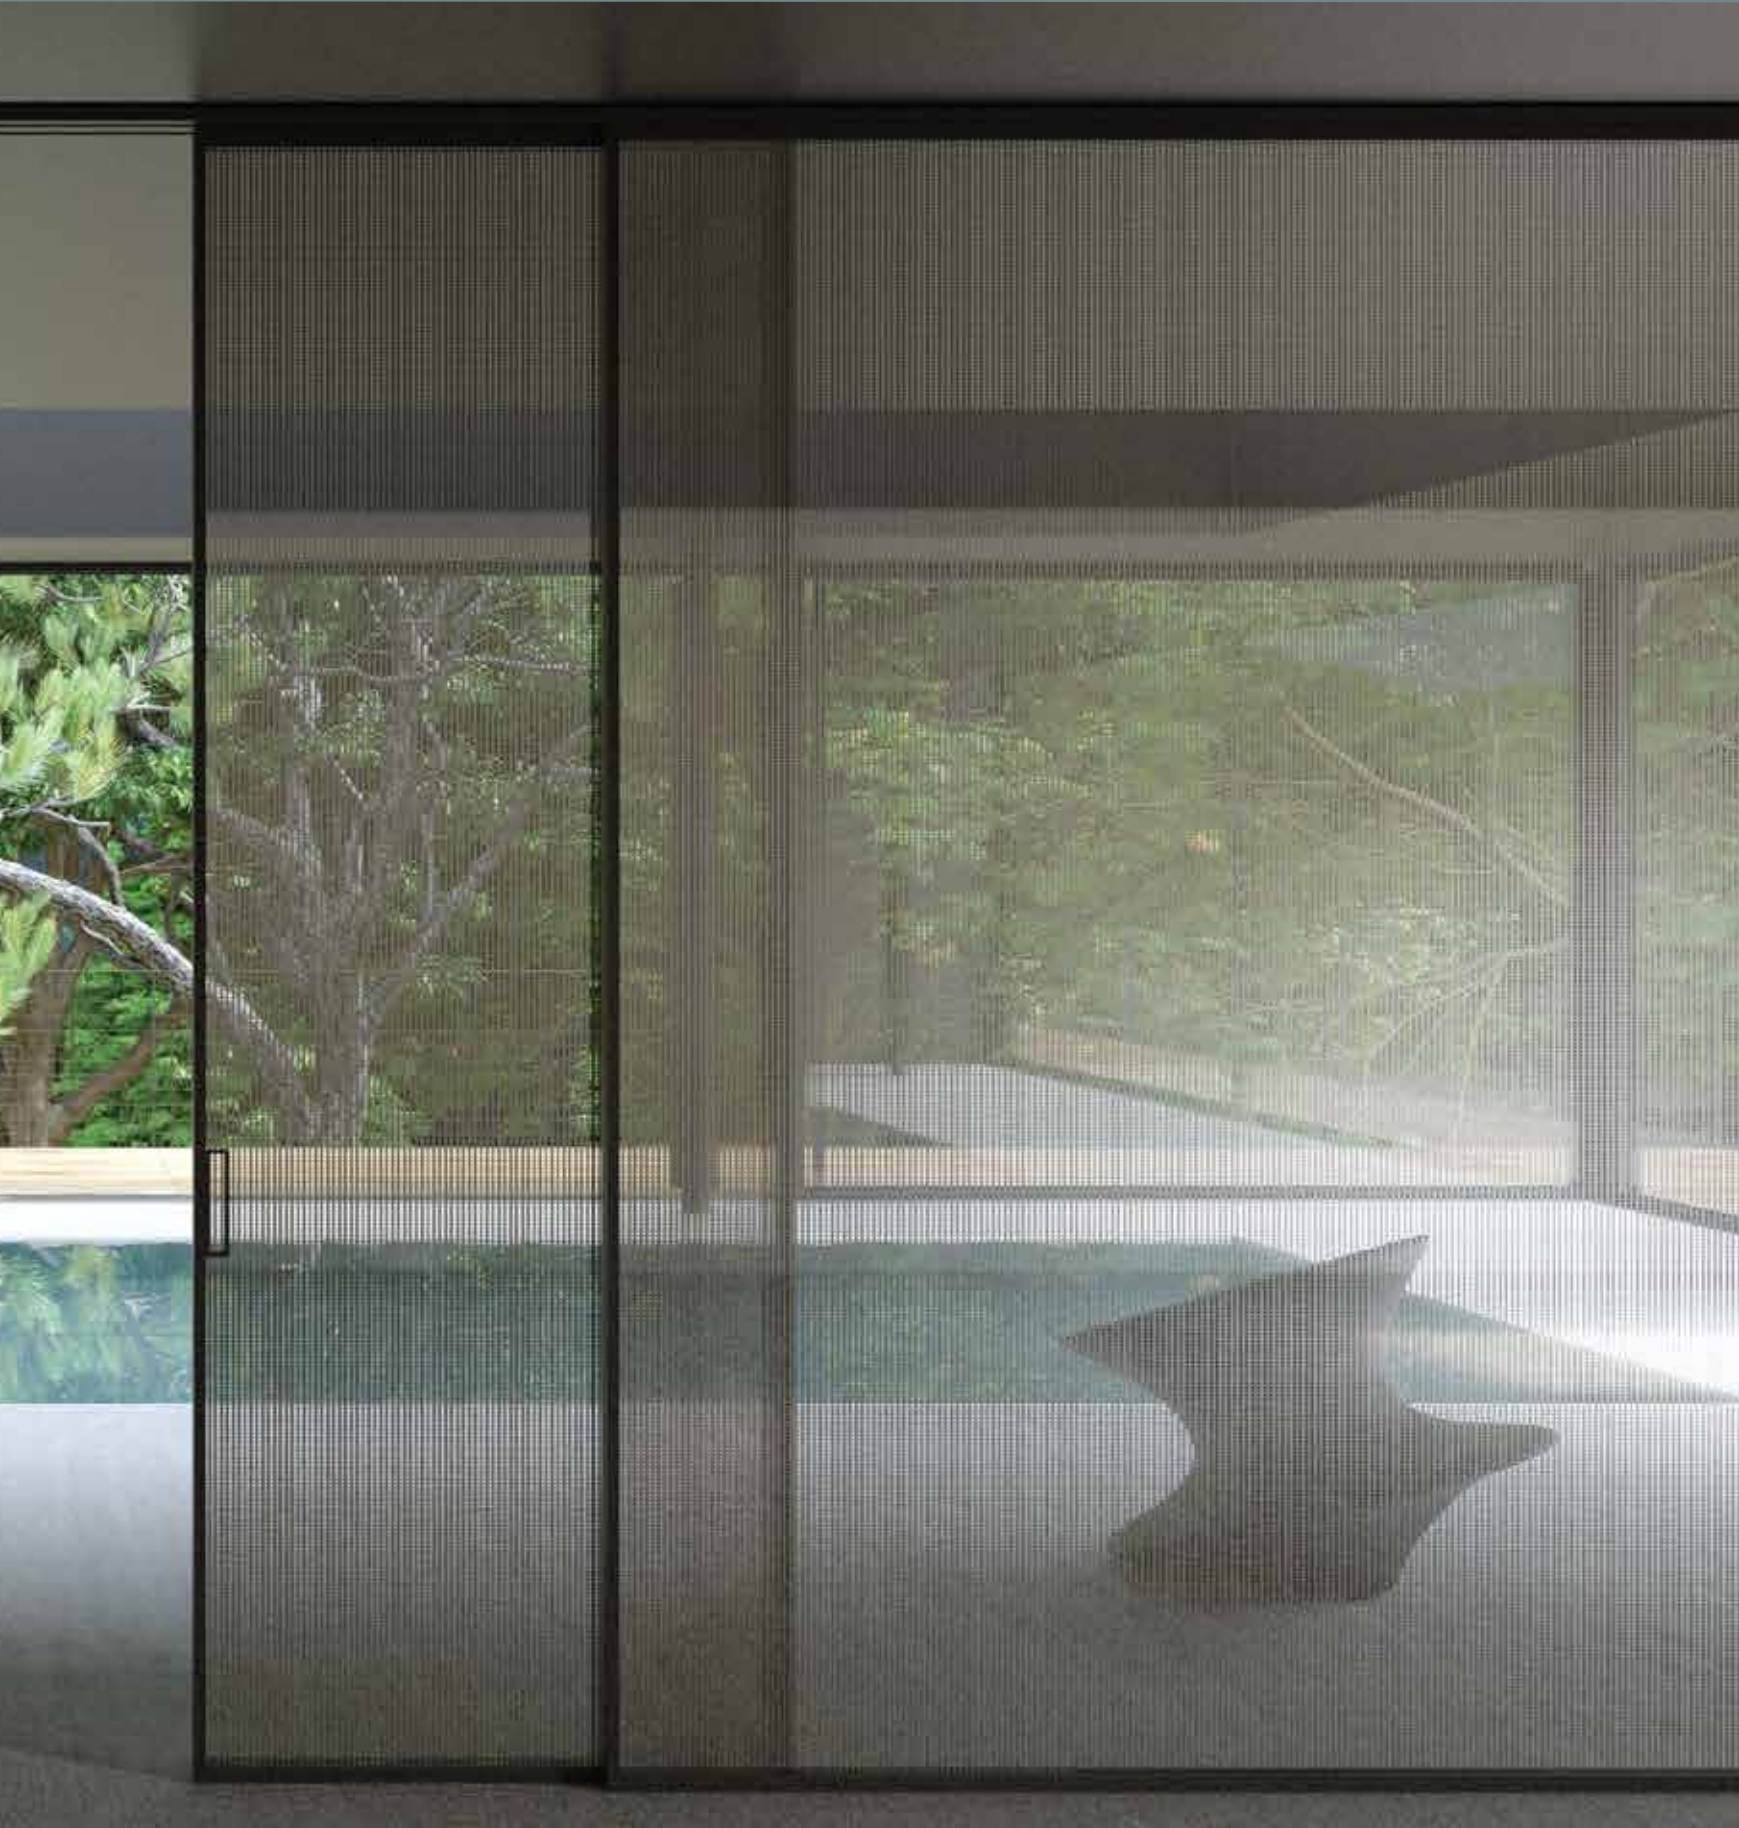

DECORATION

137

COLLECTION

Decorative crosspieces SIRIUS, Top hanged sliding doors Etta, Anthracite Aluminium, Transparent Glass, Handle Space

Folding Doors ETTA, Anthracite Aluminium, Grey Mesh

Hinged Wind door Maia Wall Doors, Satinato Glass, Handle 600 30