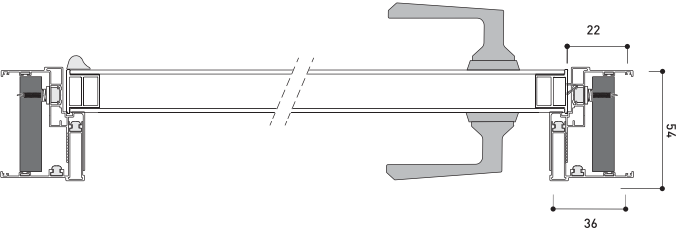

CONFIGURATIONS

Glass doors are light and eco-friendly, transmitting light into the space.

They can make a reflection of your space, creating the illusion of a bigger room.