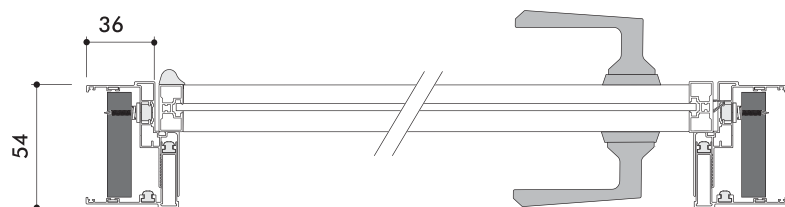

CONFIGURATIONS

HINGED DOORS

ETTA

MAIA

ISSA

Hinged doors are traditional door systems with an exceptionally modern look. They can open up to 180 degrees.

SPLIT JAMB

FLAT JAMB

DIMENSION	L	H
ETTA up to	700-1500	2450-3000
MAIA up to	700-1300	2150-2750
ISSA up to	700-1500	2450-3000

ETTA split jamb doors

CONFIGURATIONS

All doors are custom-made, and with our collection of decorative glass, you can get an art extension to your home.