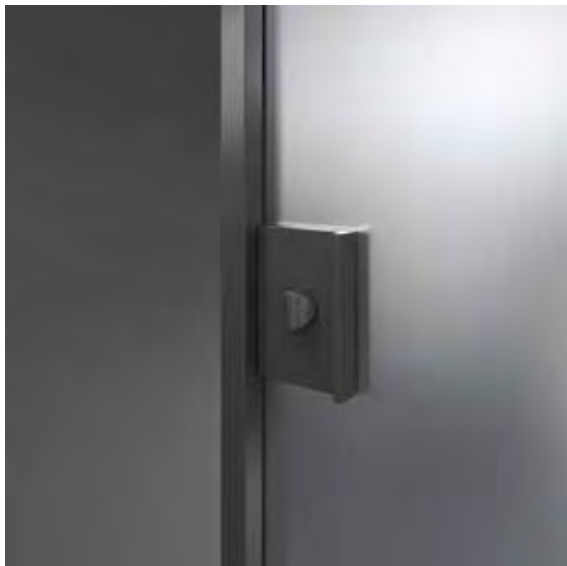

LOCK WITH TUMBTURN

ETTA

Sliding doors / Pocket doors