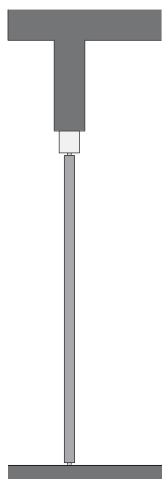

SIDE VIEW

CEILING-FITTED

FOR FALSE CEILING

FOR FALSE CEILING ON WALL

PLAN VIEW

FIXED PARTITIONS

ETTA

MAIA