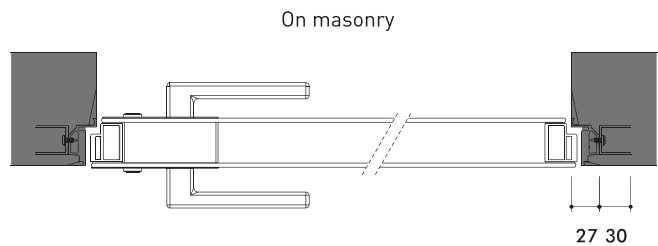

ISSA

CONFIGURATIONS

For HINGED FLUSH-TO-THE-WALL doors, there are two variants of opening. Here are the technical specifications of push opening and pull opening.

TECHNICAL SPECIFICATIONS PUSH OPENING

TECHNICAL SPECIFICATIONS PULL OPENING

HINGED WIND DOORS

MAIA

HINGED WIND doors have integrated hydraulic hinges with the regulation of closing speed. Hinges mounting supports the weight of the door.

WALL

FLOOR

DIMENSION	L	H
ETTA up to	700-1500	2450-3000
MAIA up to	700-1300	2150-2750
ISSA up to	700-1500	2450-3000