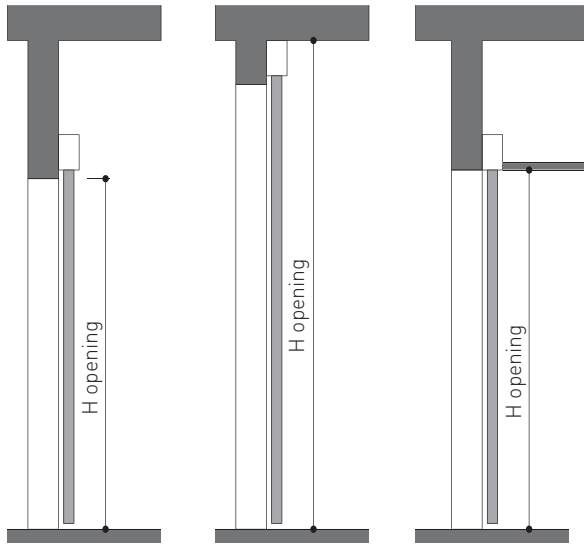

CEILING

WALL

FALSE CEILING

LOAD-BEARING STRUCTURE

Top hanged sliding doors MAIA

CONFIGURATIONS

SIDE VIEW

wall-fitted

ceiling-fitted

for false ceiling

Maia allows a pure and elegant connection between two spaces.

CEILING

WALL CEILING

FALSE CEILING

CONFIGURATIONS

SIDE VIEW

wall-fitted

ceiling-fitted

CEILING

SINCRO

WALL CEILING

2 PANELS

Top hanged sliding doors ISSA

CONFIGURATIONS

SIDE VIEW

wall-fitted ceiling-fitted for false ceiling

The minimalist design of door systems brings a modern and discreet visual appearance to everyday spaces.

CEILING

WALL

FALSE CEILING

LOAD-BEARING STRUCTURE