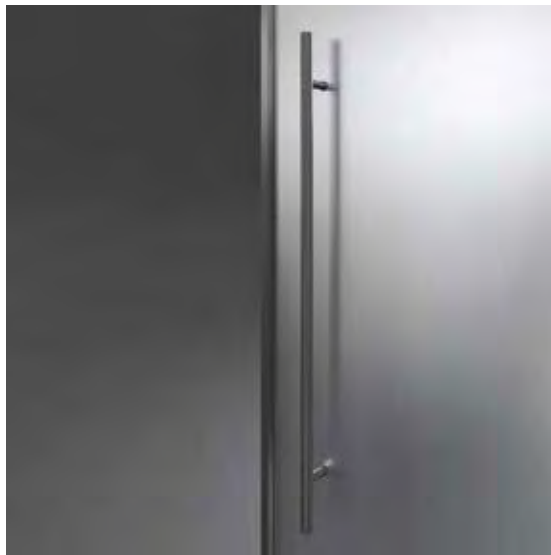

RAL

HANDLE600 Ø30

ETTA / MAIA

Sliding doors / Pocket doors / Hinged doors
Hinged wind doors MAIA)

HANDLE1000 Ø30

ETTA / MAIA

Sliding doors / Pocket doors / Hinged doors
Hinged wind doors MAIA)

LOCK WITH TUMBTURN